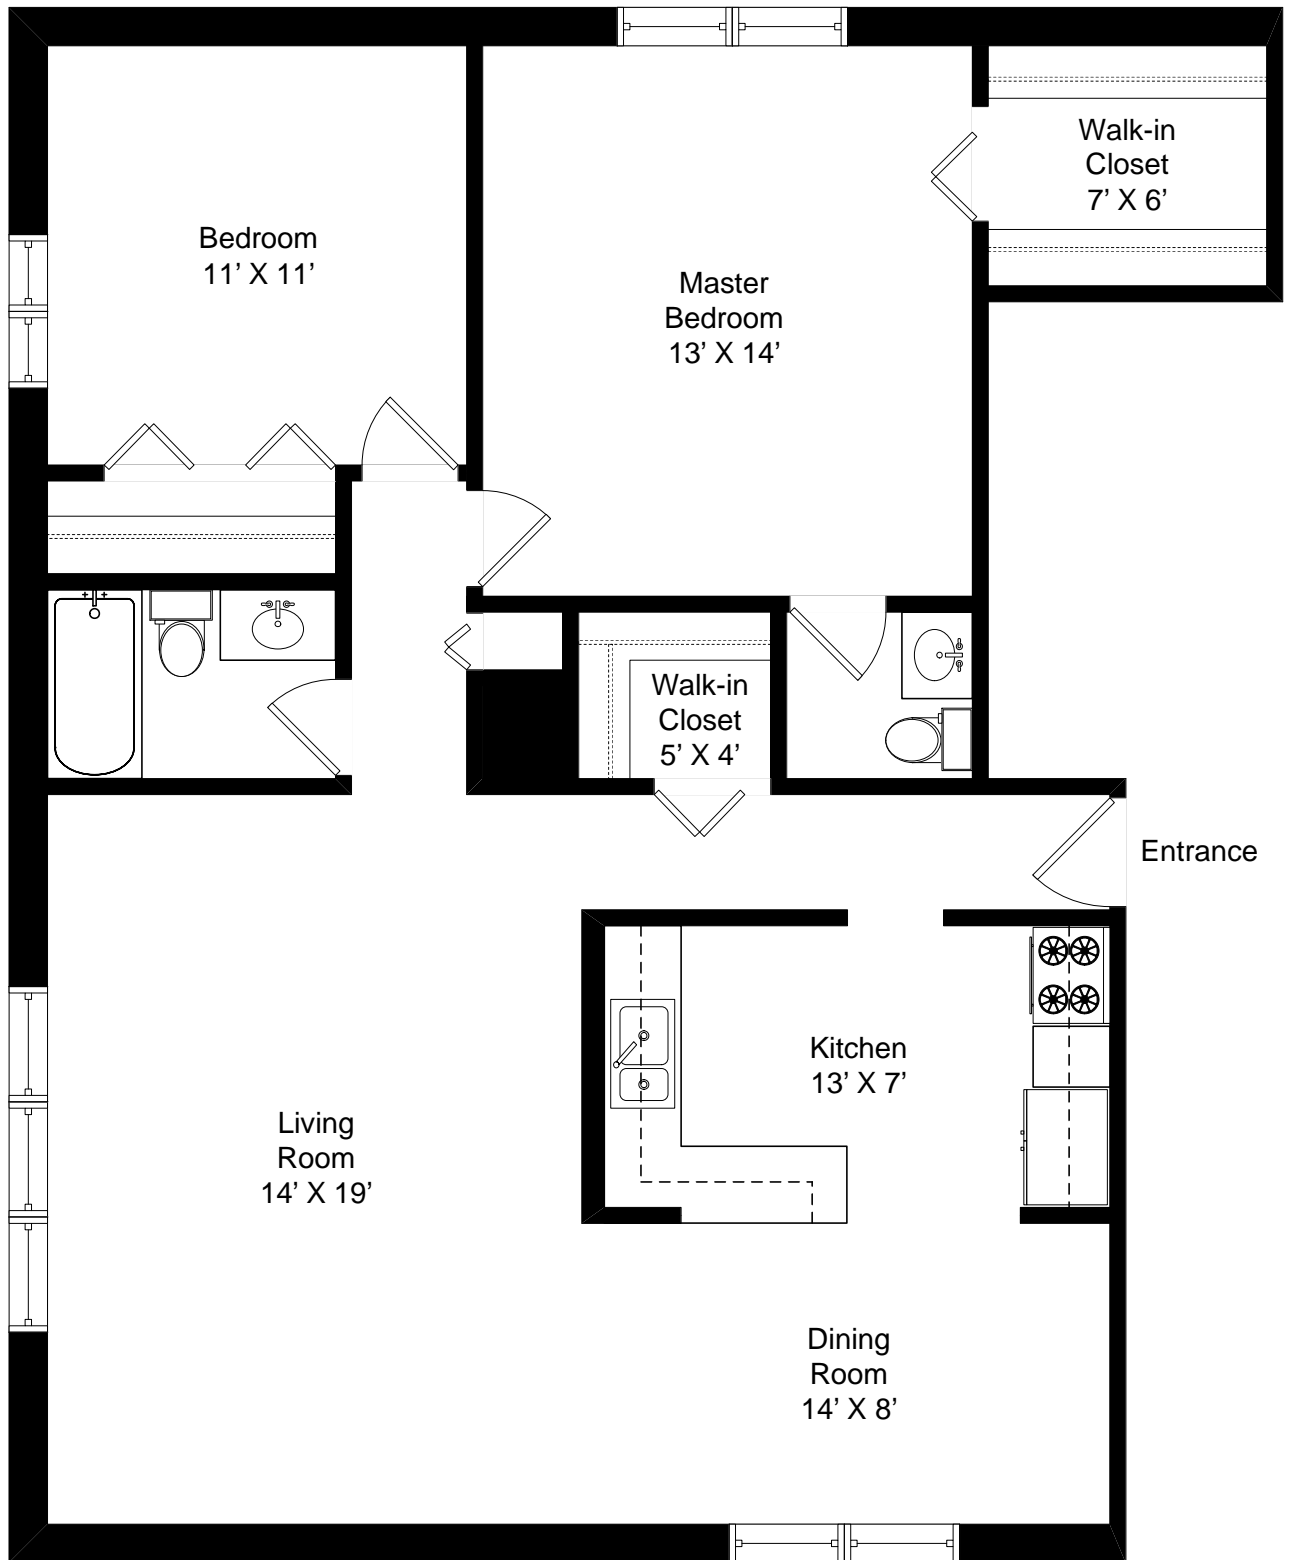

717 EMERSON STREET – EVANSTON, IL – UNIT A

Copyright © 2016. www.bestfloorplans.com - Floorplans are approximate and for marketing purposes only

2 BEDROOMS, 1.5 BATHROOMS
APPROXIMATELY 1,164 SQUARE FEET