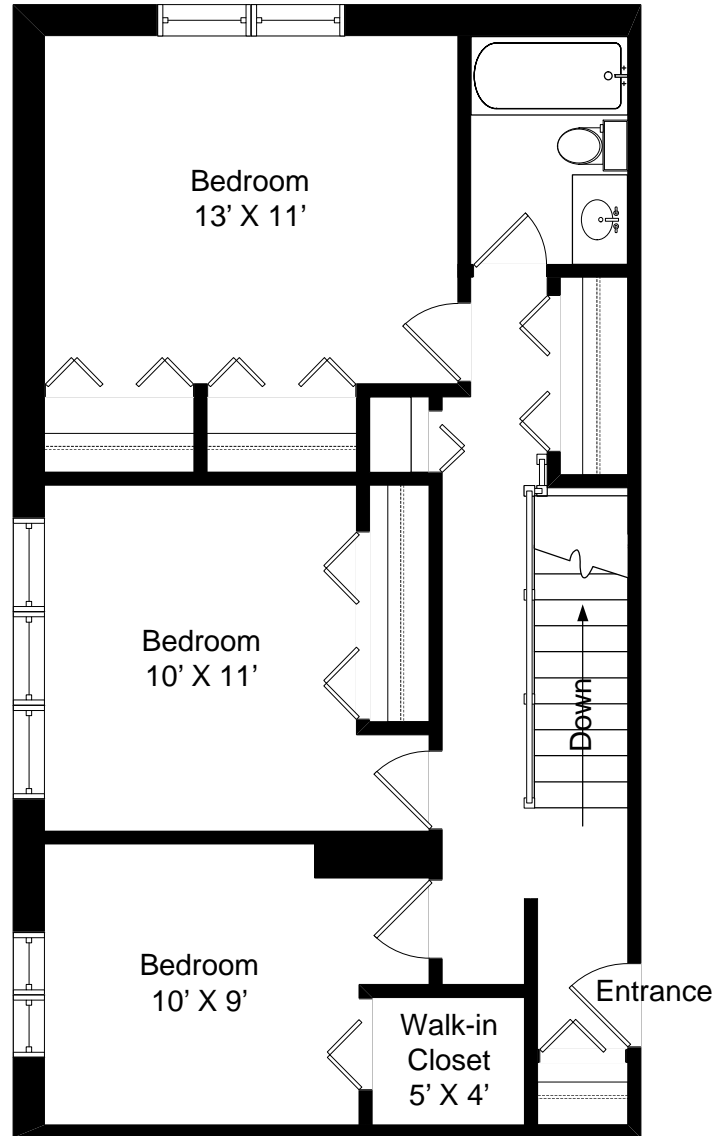

1 BEDROOM, 1 BATHROOM
APPROXIMATELY 720 SQUARE FEET

717 EMERSON STREET – EVANSTON, IL – UNIT B2

Copyright © 2015. www.bestfloorplans.com - Floorplans are approximate and for marketing purposes only

3 BEDROOMS, 1 BATHROOM
APPROXIMATELY 720 SQUARE FEET